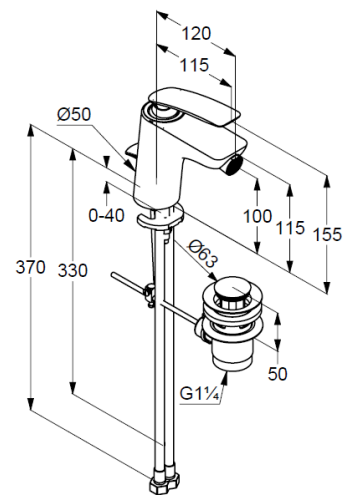

Technical Data

KLUDI BALANCE
Single lever bidet mixer
DN 15

Ref.:
522160575

Finishes:
05 chrome

Product description
Manufacturer KLUDI GmbH & Co. KG
Typ: KLUDI BALANCE
Single lever bidet mixer
Ref.: 522160575
Bidet mixer DN 15/ PN 10
single lever mixer
single hole mounted
solid lever, metal
Aerator, S-Pointer M24
ceramic cartridge with hotwater safety device
flow rate at 3 bar = 7,6 l/ min.
flexible hoses G 3/8 DVGW approved
rapid installation set
pop up waste 1 1/4" metal

Product picture

Dimensional drawing

Flow rate diagram